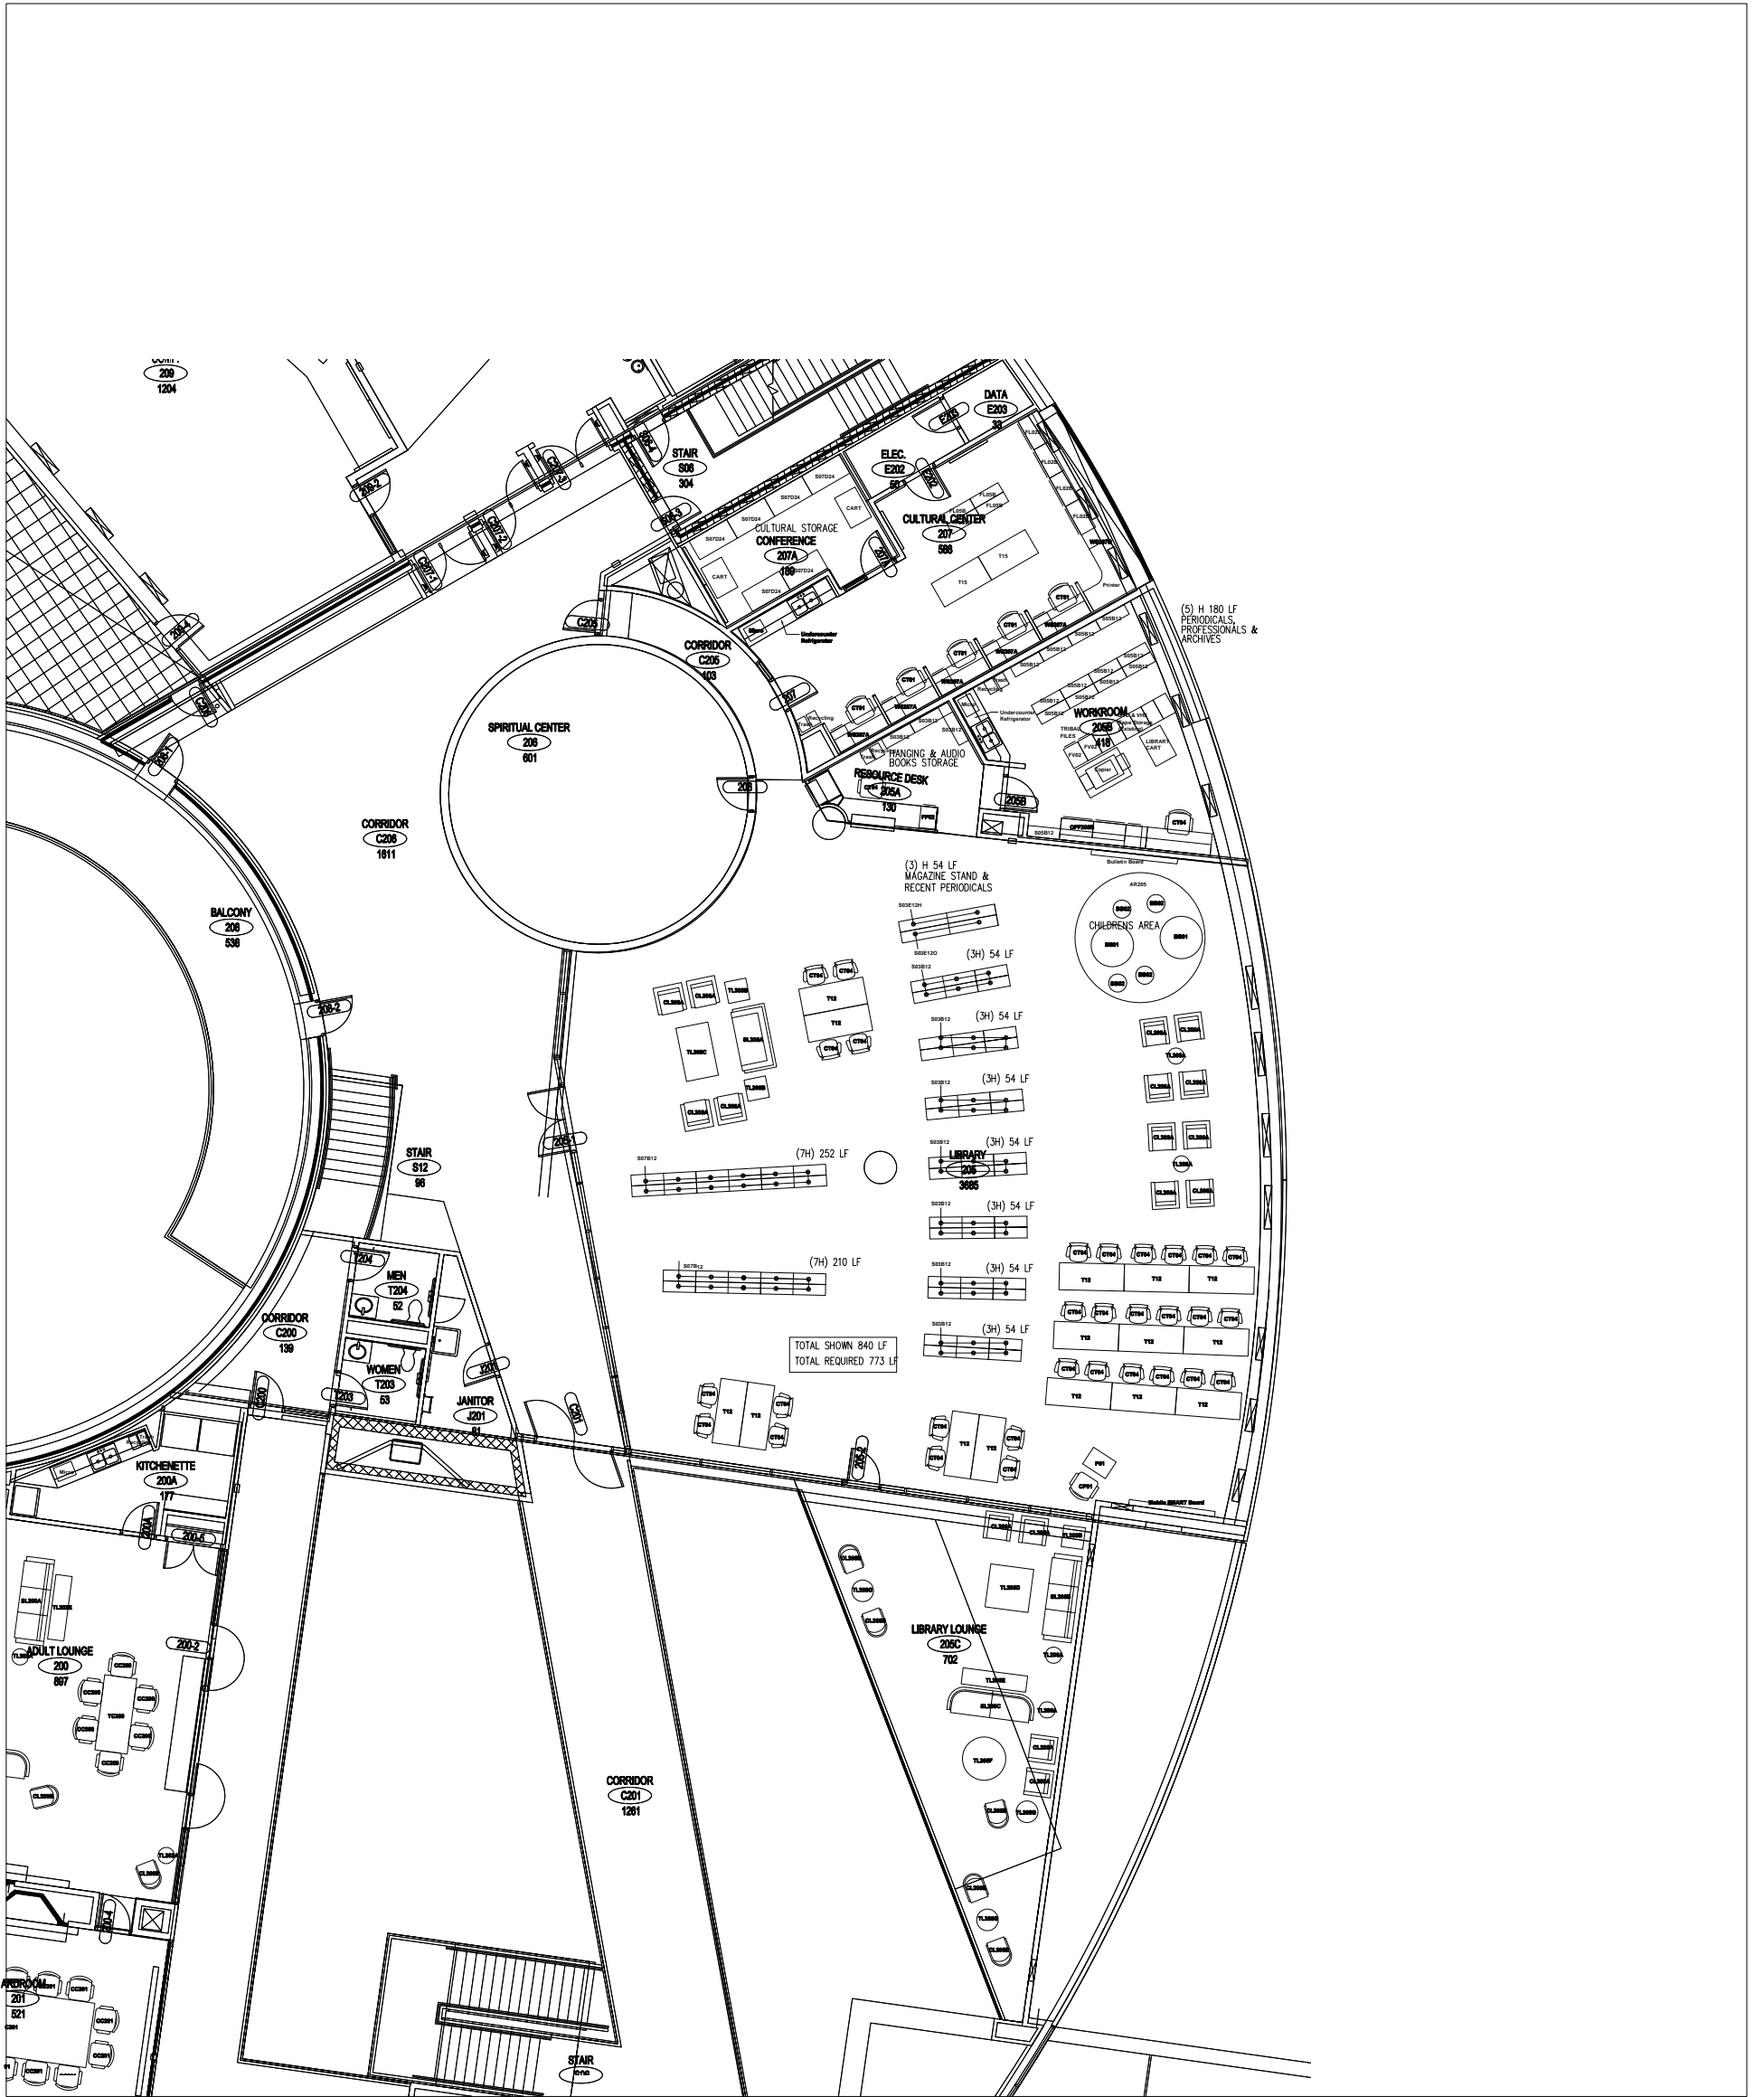

**Corporate Office – Option A**

**Option B**

**Option C**

Indian Community School

FFE Inventory

26-Feb-07

FLOOR	AREA	ROOM NAME	ROOM NUMBER	ROOM USE	CONCEPT/S YMBOL	ITEM NAME	CODE	ITEM DESCRIPTION	ITEM QUANTITY	STANDARD OR NONSTANDARD	NOTES
2	C	Library	205	Science Music Art	NA	trash receptacle		Trash	1		
2	C	Library	205	Science Music Art	NA	recycling receptacle		Recycling	1		
2	C	Library	205	Science Music Art	NA	shelving - Library		S03B12L	42		
2	C	Library	205	Science Music Art	NA	shelving - Library		S07B12L	22		
2	C	Library	205	Science Music Art	NA	shelving for hanging magazines		S03E12H	2		
2	C	Library	205	Science Music Art	NA	shelving for recent periodicals		S03E12O	2		
2	C	Library	205	Science Music Art	NA	table		T12	15		
2	C	Library	205	Science Music Art	NA	lounge chair		CL205A	12		
2	C	Library	205	Science Music Art	NA	sofa		SL205A	1		
2	C	Library	205	Science Music Art	NA	lounge table		TL205A	2		
2	C	Library	205	Science Music Art	NA	lounge table		TL205B	2		
2	C	Library	205	Science Music Art	NA	lounge table		TL205C	1		
2	C	Library	205	Science Music Art	NA	area rug		AR205	1		
2	C	Library	205	Science Music Art	NA	task chair		CT04	30		
2	C	Library	205	Science Music Art	NA	SMART Board podium		P01	1	22" x 30"	
2	C	Library	205	Science Music Art	NA	bulletin board			1		
2	C	Library	205	Science Music Art	NA	podium stool		CP01	1		
2	C	Library	205	Science Music Art	NA	Fatboy Island		BB01	2		
2	C	Library	205	Science Music Art	NA	Fatboy Point		BB02	4		
2	C	Library Resource Desk	205A	Office	NA	task chair		CT04	1		
2	C	Library Resource Desk	205A	Office	NA	pedestal file		FP02	1		
2	C	Library Resource Desk	205A	Office	NA	shelves		S03B12	3		
2	C	Library Workroom	205B	Support/Storage	NA	workstation		OFF205B	1		
2	C	Library Workroom	205B	Support/Storage	NA	copier		copier	1		
2	C	Library Workroom	205B	Support/Storage	NA	open shelves		S05B12	13		
2	C	Library Workroom	205B	Support/Storage	NA	adult task chair		CT04	1		
2	C	Library Workroom	205B	Support/Storage	NA	Tribal Files		FV02	2	Tribal files; 3-high	
2	C	Library Workroom	205B	Support/Storage	NA	Existing DVD & VHS files			Existing	15" w x 24" D x 24" H	
2	C	Library Workroom	205B	Support/Storage	NA	library cart		cart	1		
2	C	Library Workroom	205B	Support/Storage	NA	trash receptacle		Trash	1		
2	C	Library Workroom	205B	Support/Storage	NA	recycling receptacle		Recycling	1		
2	C	Library Workroom	205B	Support/Storage	NA	undercounter refrigerator		refrigerator	1		
2	C	Library Workroom	205B	Support/Storage	NA	microwave		Micro	1		
2	C	Library Lounge	205C	Support/Storage	NA	sofa		SL205B	1		
2	C	Library Lounge	205C	Support/Storage	NA	sofa		SL205C	1		
2	C	Library Lounge	205C	Support/Storage	NA	lounge chair		CL205A	4		
2	C	Library Lounge	205C	Support/Storage	NA	lounge chair		CL205B	5		
2	C	Library Lounge	205C	Support/Storage	NA	side table		TL205A	2		
2	C	Library Lounge	205C	Support/Storage	NA	side table		TL205B	1		
2	C	Library Lounge	205C	Support/Storage	NA	side table		TL205D	1		
2	C	Library Lounge	205C	Support/Storage	NA	side table		TL205E	1		
2	C	Library Lounge	205C	Support/Storage	NA	side table		TL205F	1		
2	C	Library Lounge	205C	Support/Storage	NA	side table		TL205G	3		