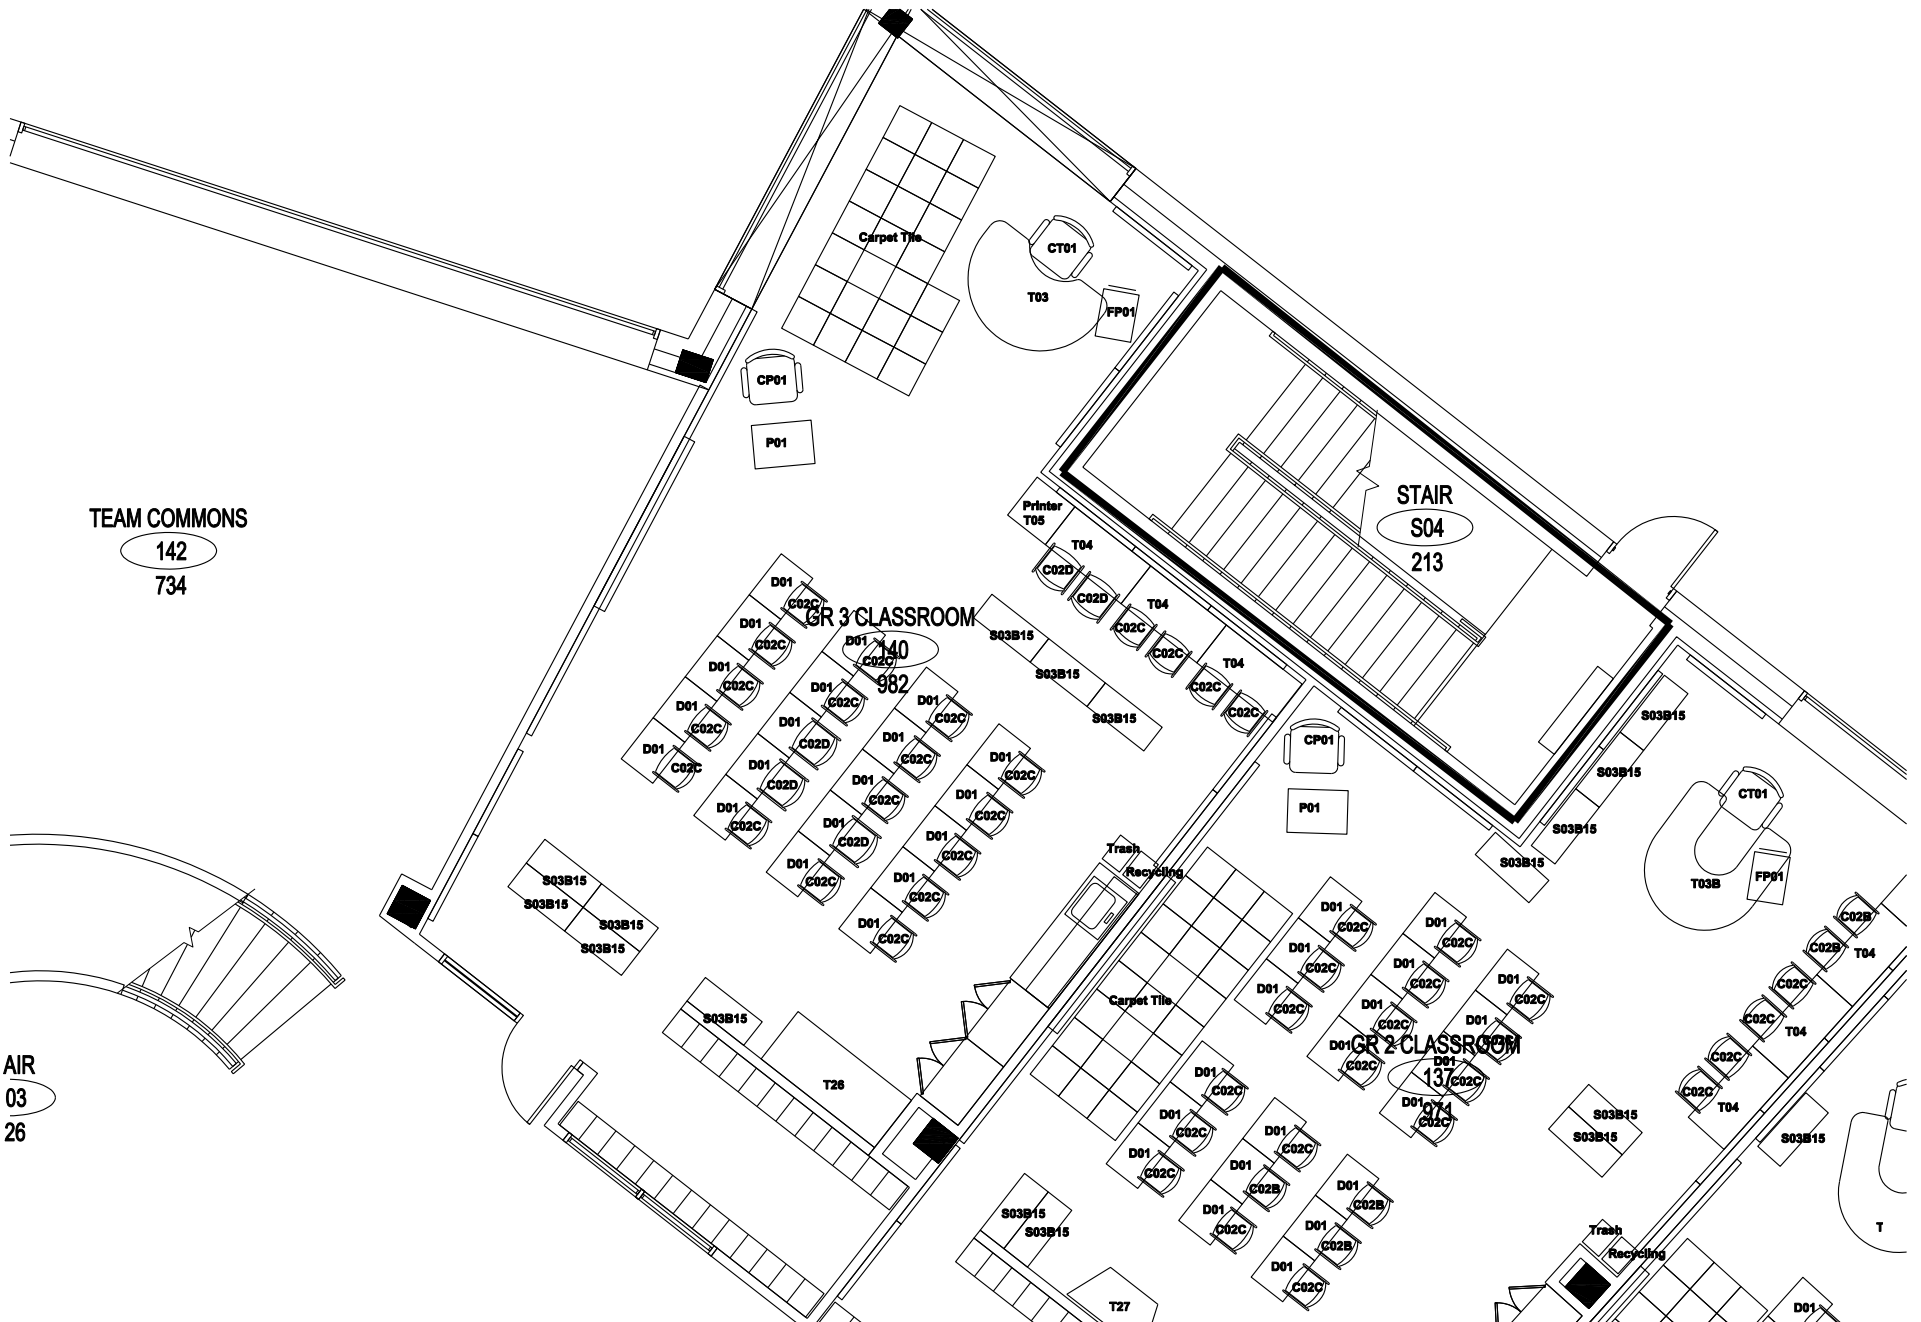

Power for teacher's desk is on this wall, but this location does not give her the best sightlines. The desk's location shown in this space plan is best to separate the variety of functions in this room and has a better adjacency to the main door where the students enter.

ELEC.

Indian Community School

Room 137 – 2nd Grade Classroom

Floor 1, Area B

Indian Community School

FFE Inventory

7-Mar-07

FLOOR	AREA	ROOM NAME	ROOM NUMBER	ROOM USE	CONCEPT/S YMBOL	ITEM NAME	CODE	ITEM DESCRIPTION	ITEM QUANTITY	STANDARD OR NONSTANDARD	NOTES
1	B	Grade 2 Classroom	137	Classroom	Sweetgrass	horseshoe table w/ casters	T03B		1		
1	B	Grade 2 Classroom	137	Classroom	Sweetgrass	mobile pedestal file	FP01		1		
1	B	Grade 2 Classroom	137	Classroom	Sweetgrass	student desk	D01		20		
1	B	Grade 2 Classroom	137	Classroom	Sweetgrass	computer tables	T04	adjustable height	3		
1	B	Grade 2 Classroom	137	Classroom	Sweetgrass	trapezoid table 48"w x 24"d	T27		1		
1	B	Grade 2 Classroom	137	Classroom	Sweetgrass	printer table	T05		1		
1	B	Grade 2 Classroom	137	Classroom	Sweetgrass	student chair	C02B		5		
1	B	Grade 2 Classroom	137	Classroom	Sweetgrass	student chair	C02C		21		
1	B	Grade 2 Classroom	137	Classroom	Sweetgrass	SMART Board podium	P01	22" x 30"	1		
1	B	Grade 2 Classroom	137	Classroom	Sweetgrass	podium stool	CP01		1		
1	B	Grade 2 Classroom	137	Classroom	Sweetgrass	adult task chair	CT01		1		
1	B	Grade 2 Classroom	137	Classroom	Sweetgrass	shelves for books and bins	S03B15	with casters	2		
1	B	Grade 2 Classroom	137	Classroom	Sweetgrass	trash receptacle	Trash		1		
1	B	Grade 2 Classroom	137	Classroom	Sweetgrass	recycling receptacle	Recycling		1		
1	B	Grade 2 Classroom	137	Classroom	Sweetgrass	FLOR carpet tiles			24		