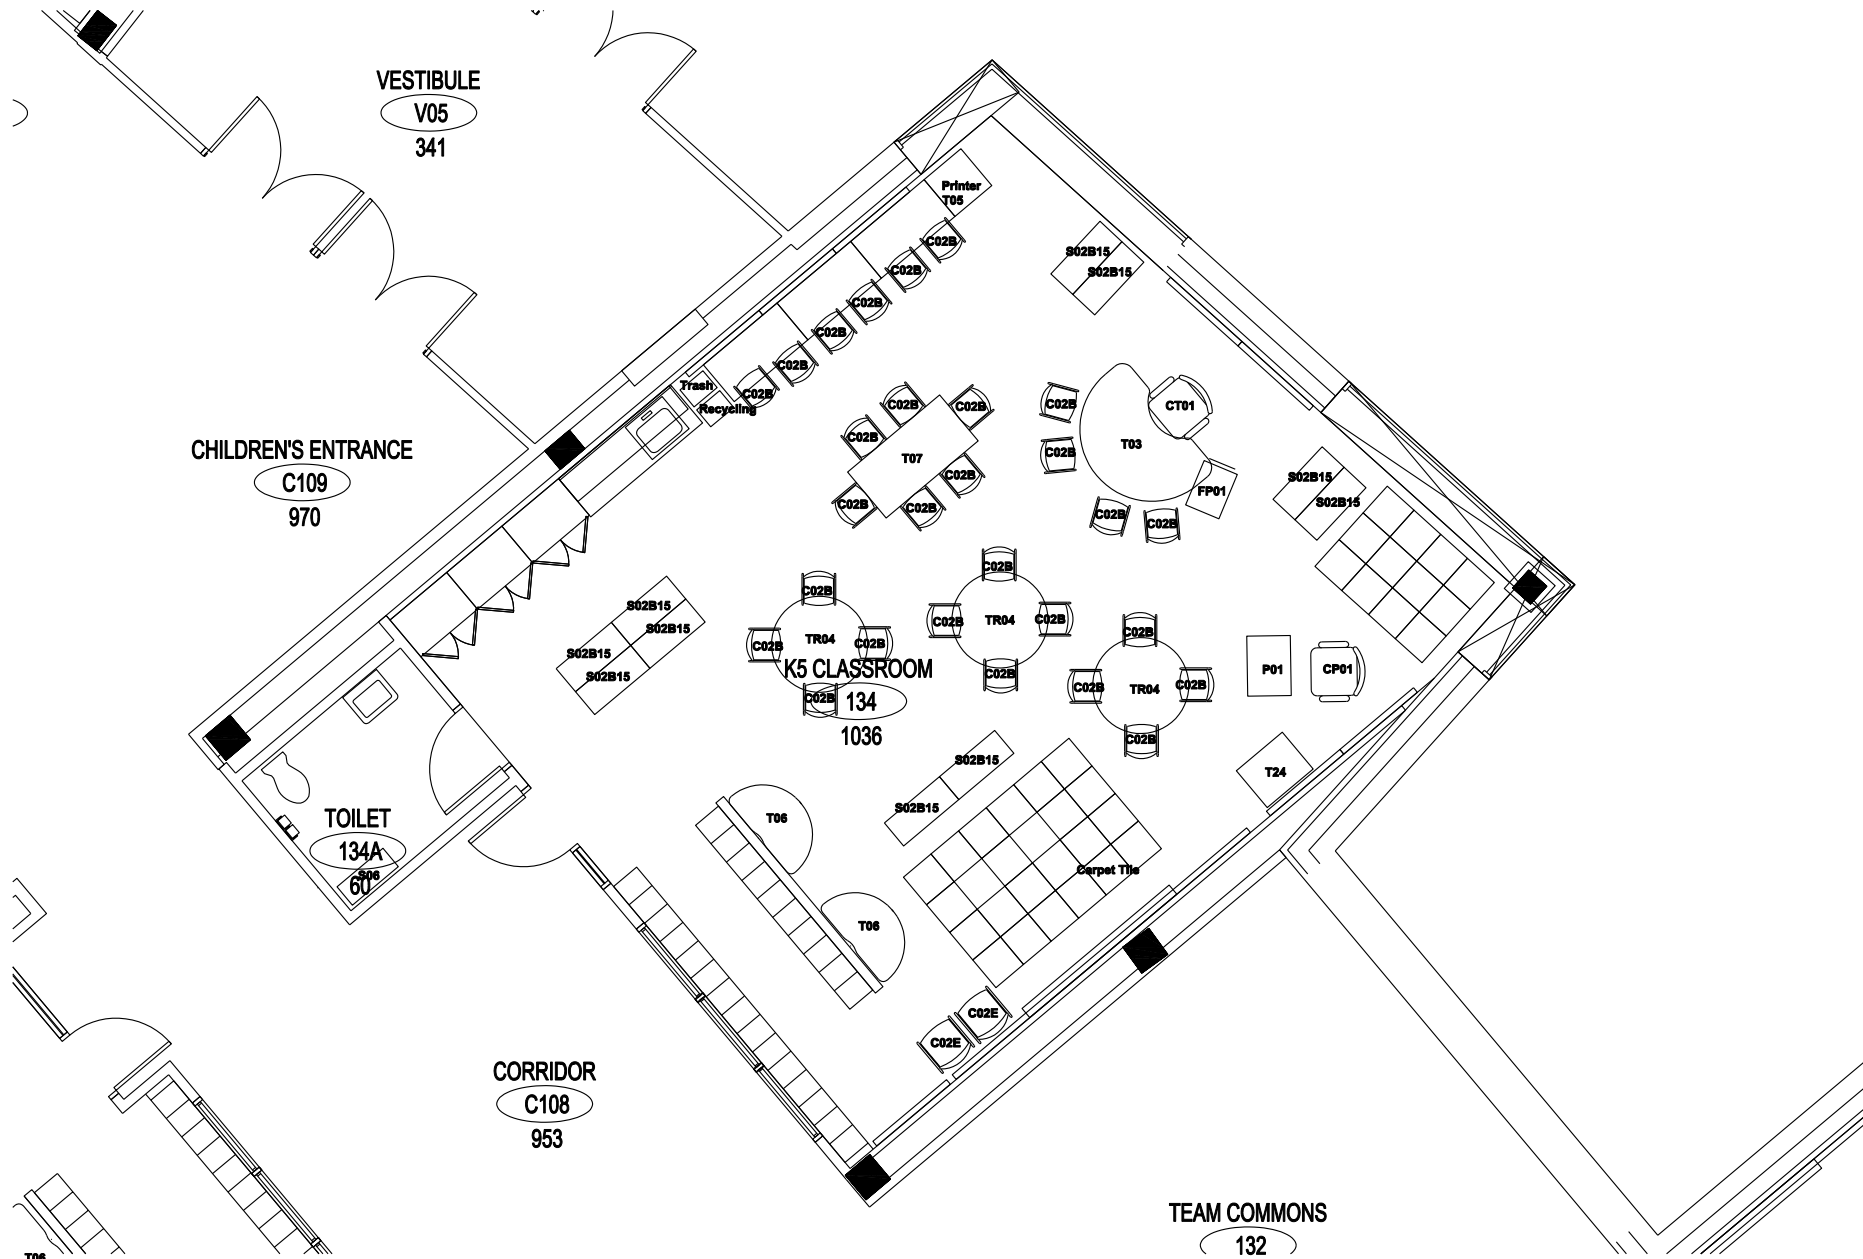

Indian Community School

Room 133 – K5 Classroom

Floor 1, Area B

Indian Community School

FFE Inventory

7-Mar-07

FLOOR	AREA	ROOM NAME	ROOM NUMBER	ROOM USE	CONCEPT/ YMBOL	ITEM NAME	CODE	ITEM DESCRIPTION	ITEM QUANTITY	STANDARD OR NONSTANDARD	NOTES
1	B	K5 Classroom	133	Classroom	Birch	kidney table w/ casters	T03		1		
1	B	K5 Classroom	133	Classroom	Birch	mobile pedestal file	FP01		1		
1	B	K5 Classroom	133	Classroom	Birch	computer tables	T04	adjustable height	3		
1	B	K5 Classroom	133	Classroom	Birch	middle school student/adult chair	C02E		2		
1	B	K5 Classroom	133	Classroom	Birch	printer table	T05		1		
1	B	K5 Classroom	133	Classroom	Birch	podium stool	CP01		1		
1	B	K5 Classroom	133	Classroom	Birch	SMART Board podium	P01	22" x 30"	1		
1	B	K5 Classroom	133	Classroom	Birch	half round table, 36" dia.	T06		2		
1	B	K5 Classroom	133	Classroom	Birch	bathroom cabinet	S06		1		
1	B	K5 Classroom	133	Classroom	Birch	student chair	C02B		26		
1	B	K5 Classroom	133	Classroom	Birch	30"w x 24"d docking station table	T24		1		
1	B	K5 Classroom	133	Classroom	Birch	5'-0" wide rectangular table	T07		1		
1	B	K5 Classroom	133	Classroom	Birch	48" round tables	TR04		3		
1	B	K5 Classroom	133	Classroom	Birch	adult task chair	CT01		1		
1	B	K5 Classroom	133	Classroom	Birch	shelves for books and bins	S02B15	with casters	6		
1	B	K5 Classroom	133	Classroom	Birch	shelves for books and bins	S02B12	with casters	4		
1	B	K5 Classroom	133	Classroom	Birch	trash receptacle	Trash		1		
1	B	K5 Classroom	133	Classroom	Birch	recycling receptacle	Recycling		1		
1	B	K5 Classroom	133	Classroom	Birch	FLOR carpet tiles			24		

Power for teacher's desk is on this wall, but this location does not give her the best sightlines. The desk's location shown in this space plan is best to separate the variety of functions in this room and has a better adjacency to the main door where the students enter.