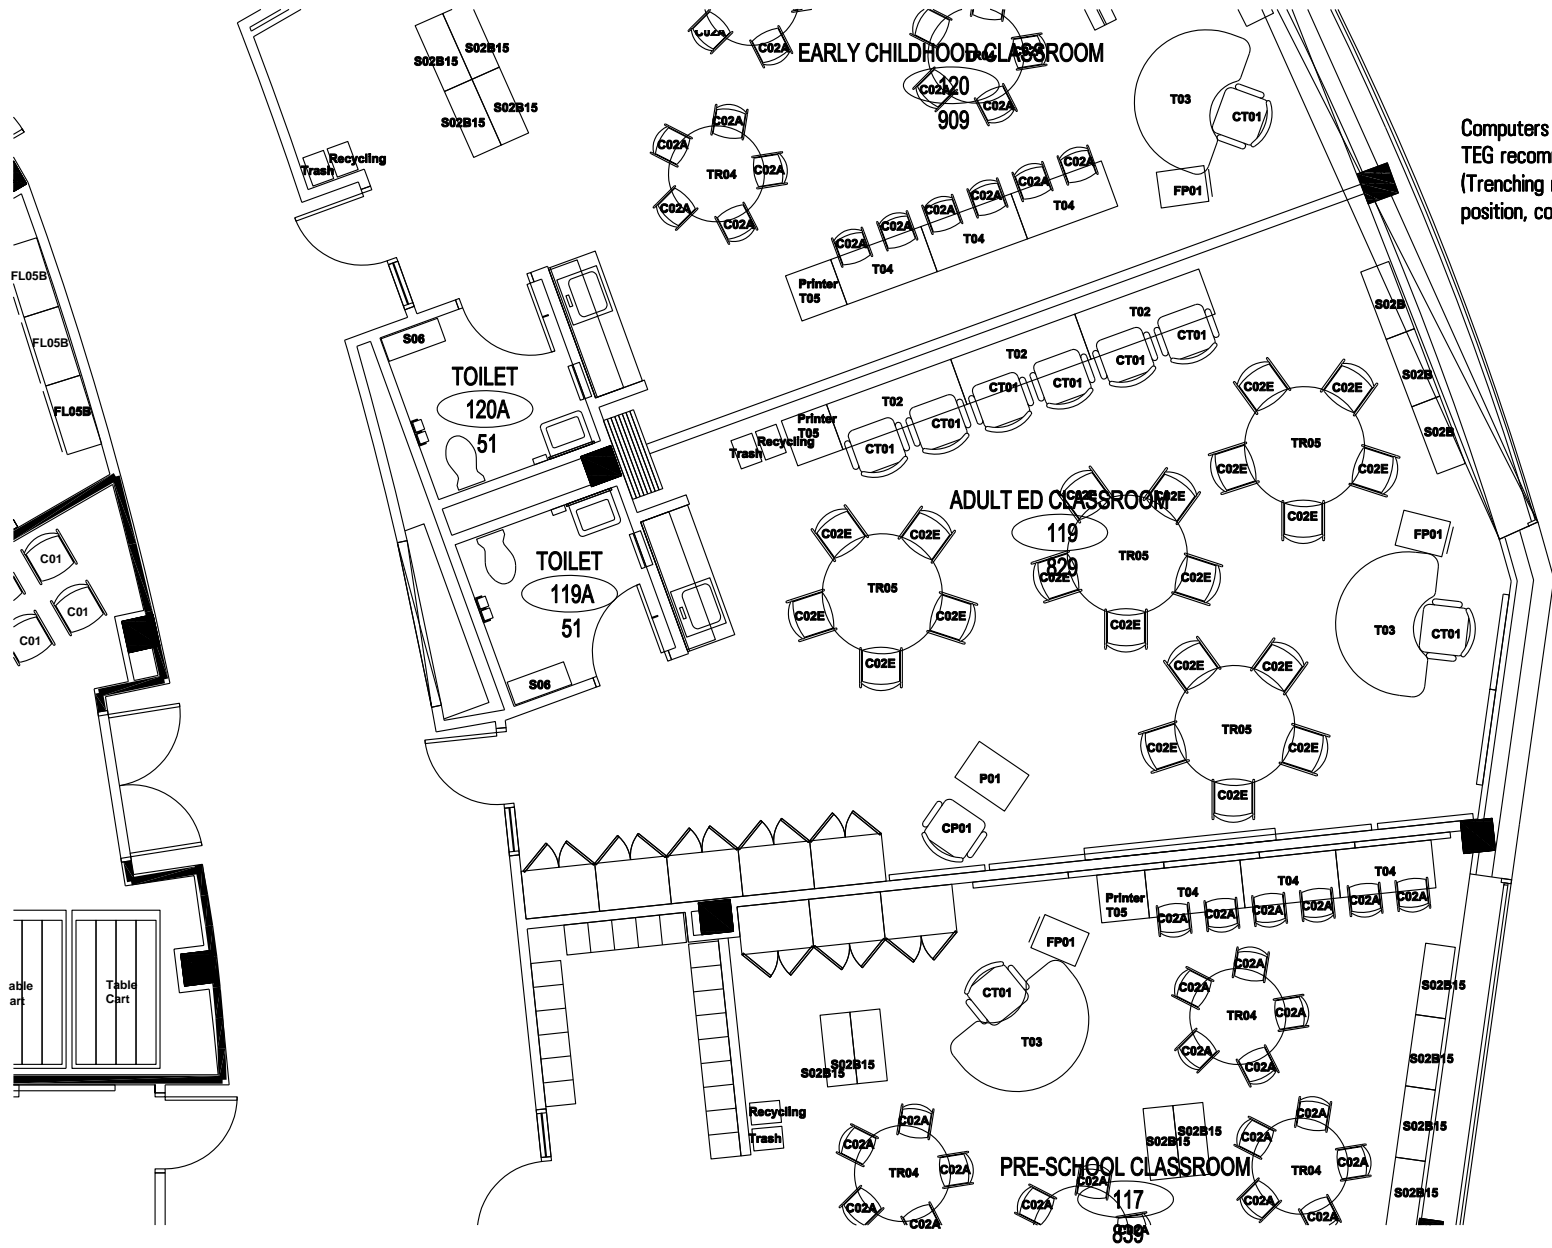

Room 117 – Pre-School Classroom

Floor 1, Area C

Indian Community School

FFE Inventory

7-Mar-07

FLOOR	AREA	ROOM NAME	ROOM NUMBER	ROOM USE	CONCEPT/S YMBOL	ITEM NAME	CODE	ITEM DESCRIPTION	ITEM QUANTITY	STANDARD OR NONSTANDARD	NOTES
1	C	Preschool Classroom	117	Classroom	NA	kidney table w/ casters	T03		1		
1	C	Preschool Classroom	117	Classroom	NA	mobile pedestal file	FP01		1		
1	C	Preschool Classroom	117	Classroom	NA	computer tables	T04	adjustable height	3		
1	C	Preschool Classroom	117	Classroom	NA	printer table	T05		1		
1	C	Preschool Classroom	117	Classroom	NA	SMART Board podium	P01	22" x 30"	1		
1	C	Preschool Classroom	117	Classroom	NA	bathroom cabinet	S06		1		
1	C	Preschool Classroom	117	Classroom	NA	student chair	C02A		26		
1	C	Preschool Classroom	117	Classroom	NA	48" round tables	TR04		4		
1	C	Preschool Classroom	117	Classroom	NA	adult task chair	CT01		1		
1	C	Preschool Classroom	117	Classroom	NA	podium stool	CP01		1		
1	C	Preschool Classroom	117	Classroom	NA	tent bookcase	S01		1		
1	C	Preschool Classroom	117	Classroom	NA	shelves for books and bins	S02B15	with casters	8		
1	C	Preschool Classroom	117	Classroom	NA	Infant Mat			4		
1	C	Preschool Classroom	117	Classroom	NA	trash receptacle	Trash		1		
1	C	Preschool Classroom	117	Classroom	NA	recycling receptacle	Recycling		1		
1	C	Preschool Classroom	117	Classroom	NA	FLOR carpet tiles			24		

Computers located based on current electrical plan. TEG recommends relocating to perimeter wall locations. (Trenching required.) When moveable wall is in open position, computers are floating in middle of room.