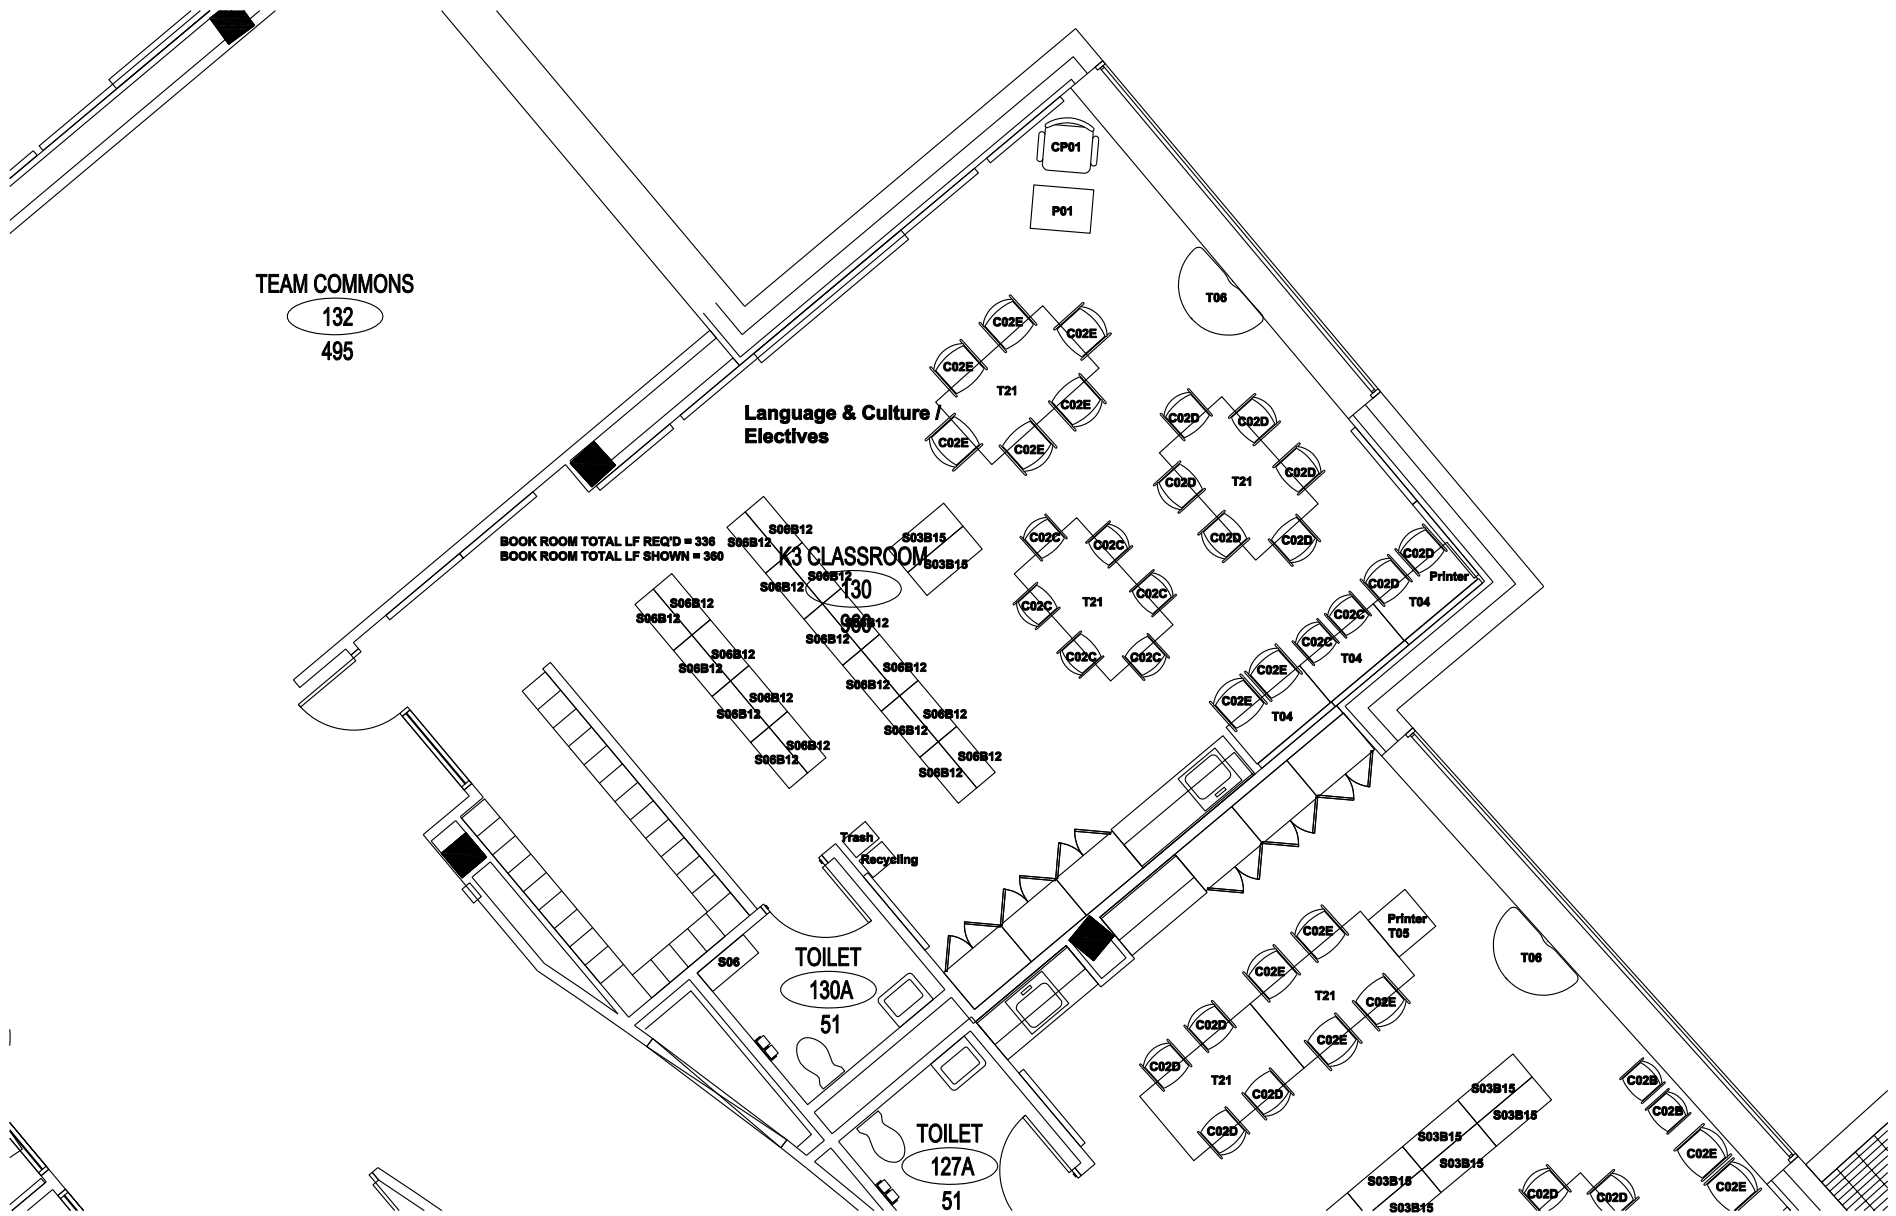

Computers located based on current electrical plan. TEG recommends relocating to perimeter wall locations. (Trenching required.) When moveable wall is in open position, computers are floating in middle of room.

131  
1033

51

S06

(5) Units at (16) mats each = 80 mats (By Others)

Indian Community School

FFE Inventory

7-Mar-07

FLOOR	AREA	ROOM NAME	ROOM NUMBER	ROOM USE	CONCEPT/S YMBOL	ITEM NAME	CODE	ITEM DESCRIPTION	ITEM QUANTITY	STANDARD OR NONSTANDARD	NOTES
1	C	K4 Classroom	129	Classroom	Hickory	kidney table w/ casters	T03		1		
1	C	K4 Classroom	129	Classroom	Hickory	mobile pedestal file	FP01		1		
1	C	K4 Classroom	129	Classroom	Hickory	computer tables	T04		3		
1	C	K4 Classroom	129	Classroom	Hickory	middle school student/adult chair	C02E		2		
1	C	K4 Classroom	129	Classroom	Hickory	printer table	T05	adjustable height	1		
1	C	K4 Classroom	129	Classroom	Hickory	podium stool	CP01		1		
1	C	K4 Classroom	129	Classroom	Hickory	half round table, 36" dia.	T06		2		
1	C	K4 Classroom	129	Classroom	Hickory	student chair	C02A		10		
1	C	K4 Classroom	129	Classroom	Hickory	student chair	C02B		16		
1	C	K4 Classroom	129	Classroom	Hickory	SMART Board podium	P01	22" x 30"	1		
1	C	K4 Classroom	129	Classroom	Hickory	bathroom cabinet	S06		1		
1	C	K4 Classroom	129	Classroom	Hickory	5'-0"w x 30"d table	T07		1		
1	C	K4 Classroom	129	Classroom	Hickory	30"w x 24"d docking station table	T24		1		
1	C	K4 Classroom	129	Classroom	Hickory	48" round tables	TR04		3		
1	C	K4 Classroom	129	Classroom	Hickory	adult task chair	CT01		1		
1	C	K4 Classroom	129	Classroom	Hickory	shelves for books and bins	S02B15	with casters	8		
1	C	K4 Classroom	129	Classroom	Hickory	trash receptacle	Trash		1		
1	C	K4 Classroom	129	Classroom	Hickory	recycling receptacle	Recycling		1		
1	C	K4 Classroom	129	Classroom	Hickory	FLOR carpet tiles			24		