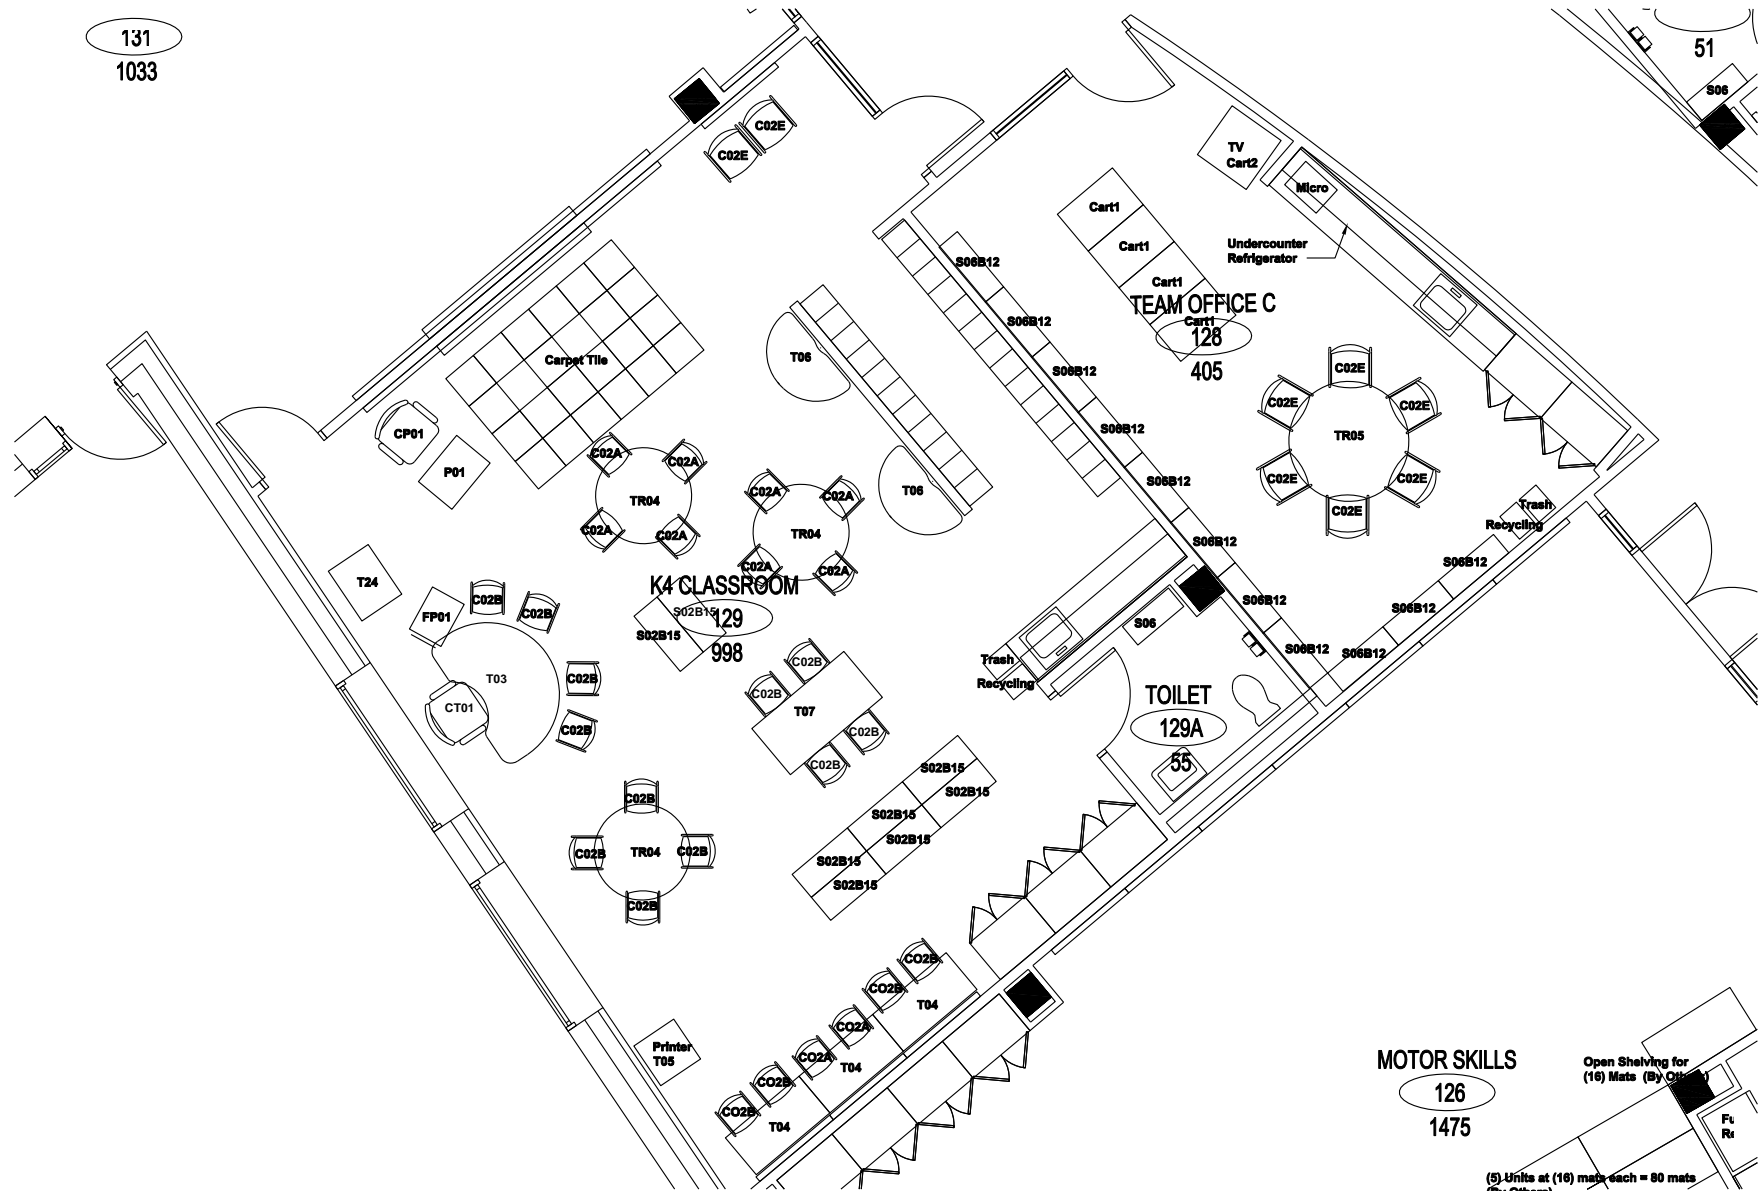

131
1033

51

S06

(5) Units at (16) mats each = 80 mats (By Others)

Indian Community School

FFE Inventory

7-Mar-07

FLOOR	AREA	ROOM NAME	ROOM NUMBER	ROOM USE	CONCEPT/S YMBOL	ITEM NAME	CODE	ITEM DESCRIPTION	ITEM QUANTITY	STANDARD OR NONSTANDARD	NOTES
1	C	K4 Classroom	129	Classroom	Hickory	kidney table w/ casters	T03		1		
1	C	K4 Classroom	129	Classroom	Hickory	mobile pedestal file	FP01		1		
1	C	K4 Classroom	129	Classroom	Hickory	computer tables	T04		3		
1	C	K4 Classroom	129	Classroom	Hickory	middle school student/adult chair	C02E		2		
1	C	K4 Classroom	129	Classroom	Hickory	printer table	T05	adjustable height	1		
1	C	K4 Classroom	129	Classroom	Hickory	podium stool	CP01		1		
1	C	K4 Classroom	129	Classroom	Hickory	half round table, 36" dia.	T06		2		
1	C	K4 Classroom	129	Classroom	Hickory	student chair	C02A		10		
1	C	K4 Classroom	129	Classroom	Hickory	student chair	C02B		16		
1	C	K4 Classroom	129	Classroom	Hickory	SMART Board podium	P01	22" x 30"	1		
1	C	K4 Classroom	129	Classroom	Hickory	bathroom cabinet	S06		1		
1	C	K4 Classroom	129	Classroom	Hickory	5'-0"w x 30"d table	T07		1		
1	C	K4 Classroom	129	Classroom	Hickory	30"w x 24"d docking station table	T24		1		
1	C	K4 Classroom	129	Classroom	Hickory	48" round tables	TR04		3		
1	C	K4 Classroom	129	Classroom	Hickory	adult task chair	CT01		1		
1	C	K4 Classroom	129	Classroom	Hickory	shelves for books and bins	S02B15	with casters	8		
1	C	K4 Classroom	129	Classroom	Hickory	trash receptacle	Trash		1		
1	C	K4 Classroom	129	Classroom	Hickory	recycling receptacle	Recycling		1		
1	C	K4 Classroom	129	Classroom	Hickory	FLOR carpet tiles			24