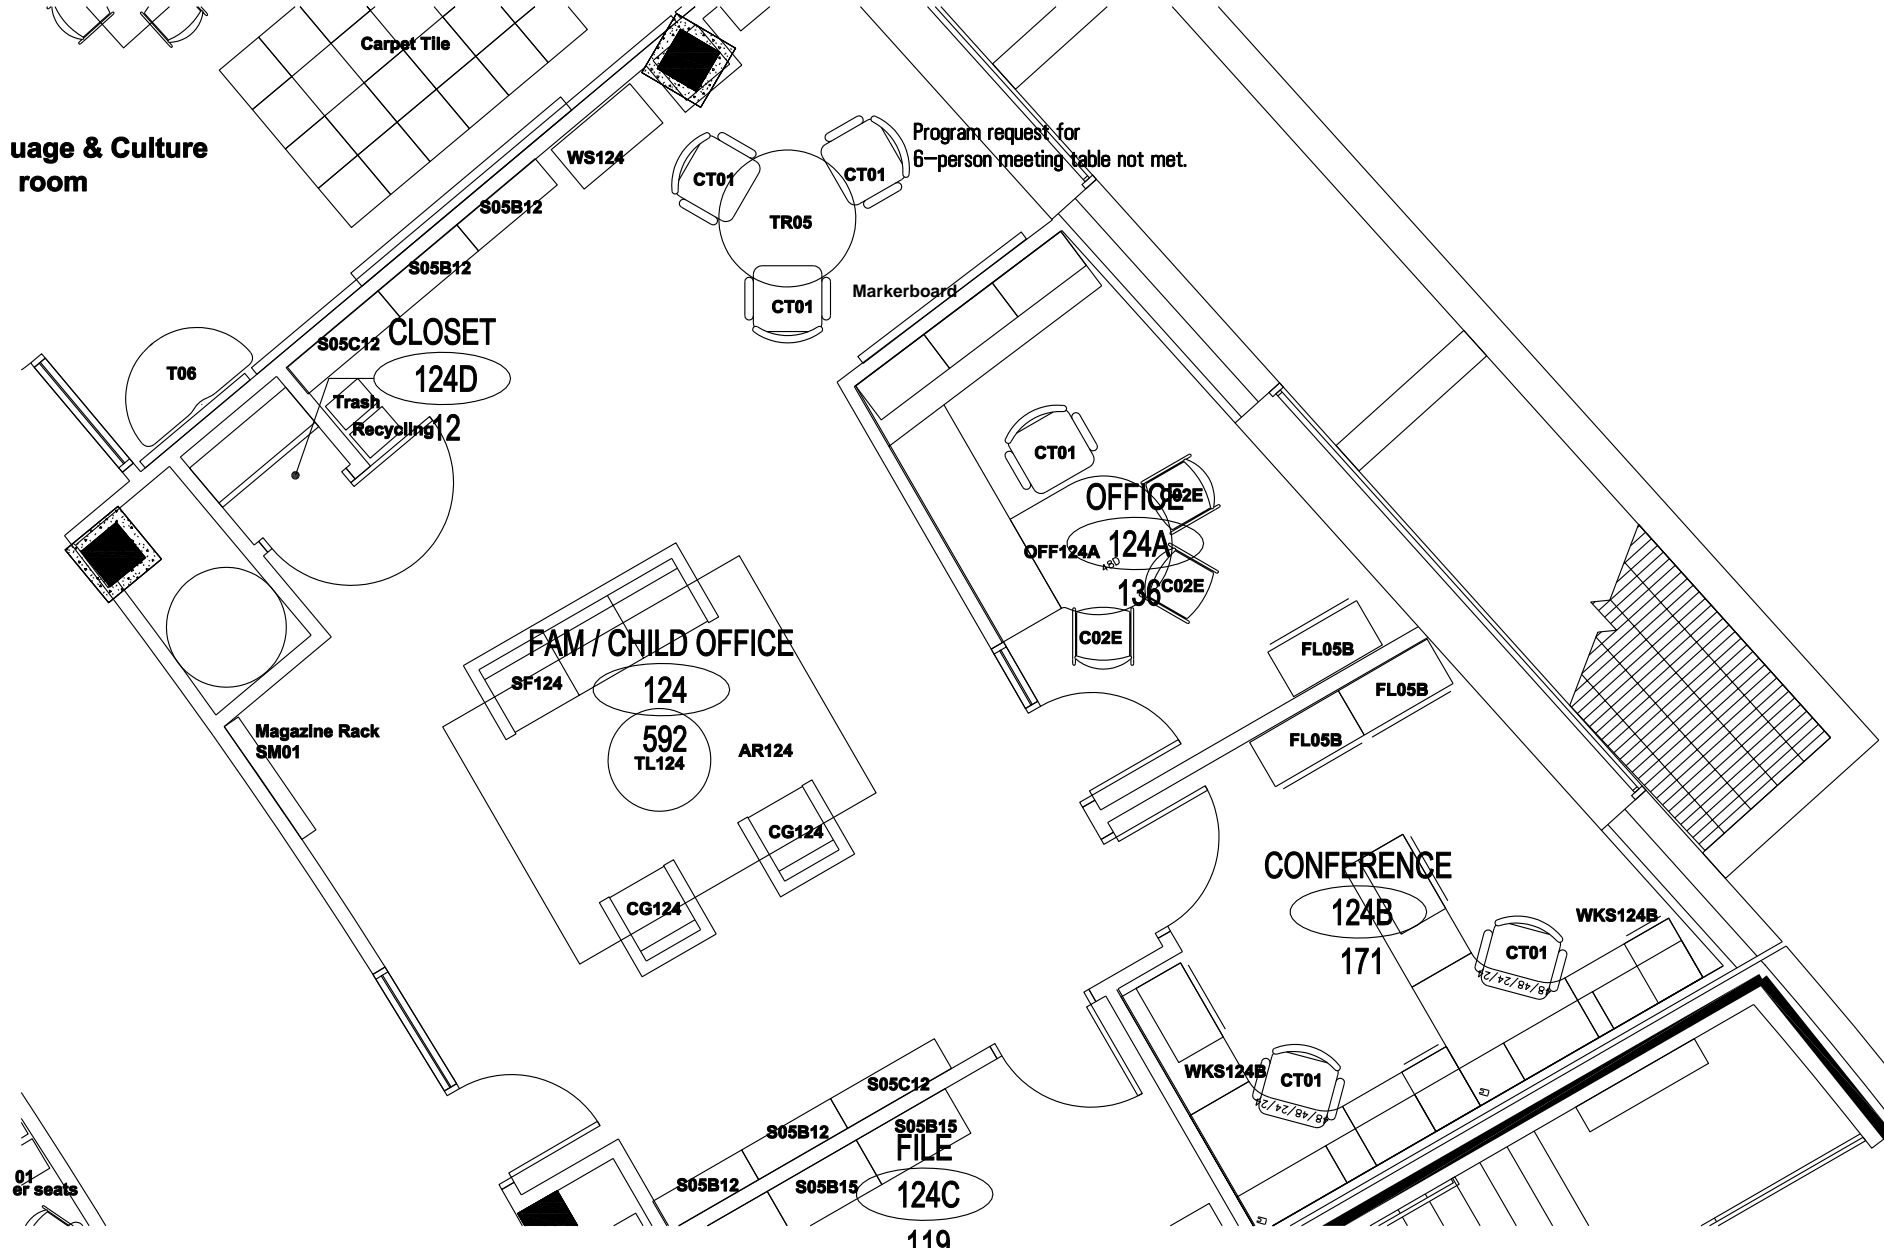

Indian Community School

Suite 124 – Family Resource Center

Floor 1, Area C

Indian Community School

FFE Inventory

7-Mar-07

FLOOR	AREA	ROOM NAME	ROOM NUMBER	ROOM USE	CONCEPT/S YMBOL	ITEM NAME	CODE	ITEM DESCRIPTION	ITEM QUANTITY	STANDARD OR NONSTANDARD	NOTES
1	C	Kitchen	125	Support/Storage	NA	rectangle table for adults	T25	6'6"W x 3'-6" D	2		
1	C	Kitchen	125	Support/Storage	NA	half circle table for children	T06		1		
1	C	Kitchen	125	Support/Storage	NA	full-size refrigerator			1		
1	C	Kitchen	125	Support/Storage	NA	cooktop			1		
1	C	Kitchen	125	Support/Storage	NA	dishwasher			1		
1	C	Kitchen	125	Support/Storage	NA	middle school student/adult chair	C02E		14		
1	C	Kitchen	125	Support/Storage	NA	student chairs	C02A		4		
1	C	Kitchen	125	Support/Storage	NA	trash receptacle	Trash		1		
1	C	Kitchen	125	Support/Storage	NA	booster seats	CB01		4		
1	C	Kitchen	125	Support/Storage	NA	highchairs	CH01		3		
1	C	Kitchen	125	Support/Storage	NA	recycling receptacle	Recycling		1		
1	C	Family/Child Office	124	Office	NA	magazine rack	SM01		1		
1	C	Family/Child Office	124	Office	NA	shelves	S05B12		5		
1	C	Family/Child Office	124	Office	NA	shelves	S05C12		2		
1	C	Family/Child Office	124	Office	NA	sofa	SF124		1		
1	C	Family/Child Office	124	Office	NA	glider chair	CG124		2		
1	C	Family/Child Office	124	Office	NA	area rug	AR124		1		
1	C	Family/Child Office	124	Office	NA	coffee table	TL124		1		
1	C	Family/Child Office	124	Office	NA	trash receptacle	Trash		1		
1	C	Family/Child Office	124	Office	NA	recycling receptacle	Recycling		1		
1	C	Family/Child Office	124	Office	NA	adult task chair	CT01		3		
1	C	Family/Child Office	124	Office	NA	4'-0" diameter round table	TR04		1		
1	C	Office	124A	Office	NA	adult task chair	CT01		1		
1	C	Office	124A	Office	NA	lateral file	FL05B		1		
1	C	Office	124A	Office	NA	8'-6" x 7'-6" desk	OFF124A		1		
1	C	Office	124B	Office	NA	adult task chair	CT01		2		
1	C	Office	124B	Office	NA	lateral file	FL05B		2		
1	C	Office	124B	Office	NA	8'-0" x 7'-6" office	WKS124B		2		
1	C	File Room	124C	Support/Storage	NA	shelves for books and bins	S05B15		3		
1	C	File Room	124C	Support/Storage	NA	shelves for books and bins	S05C15		4