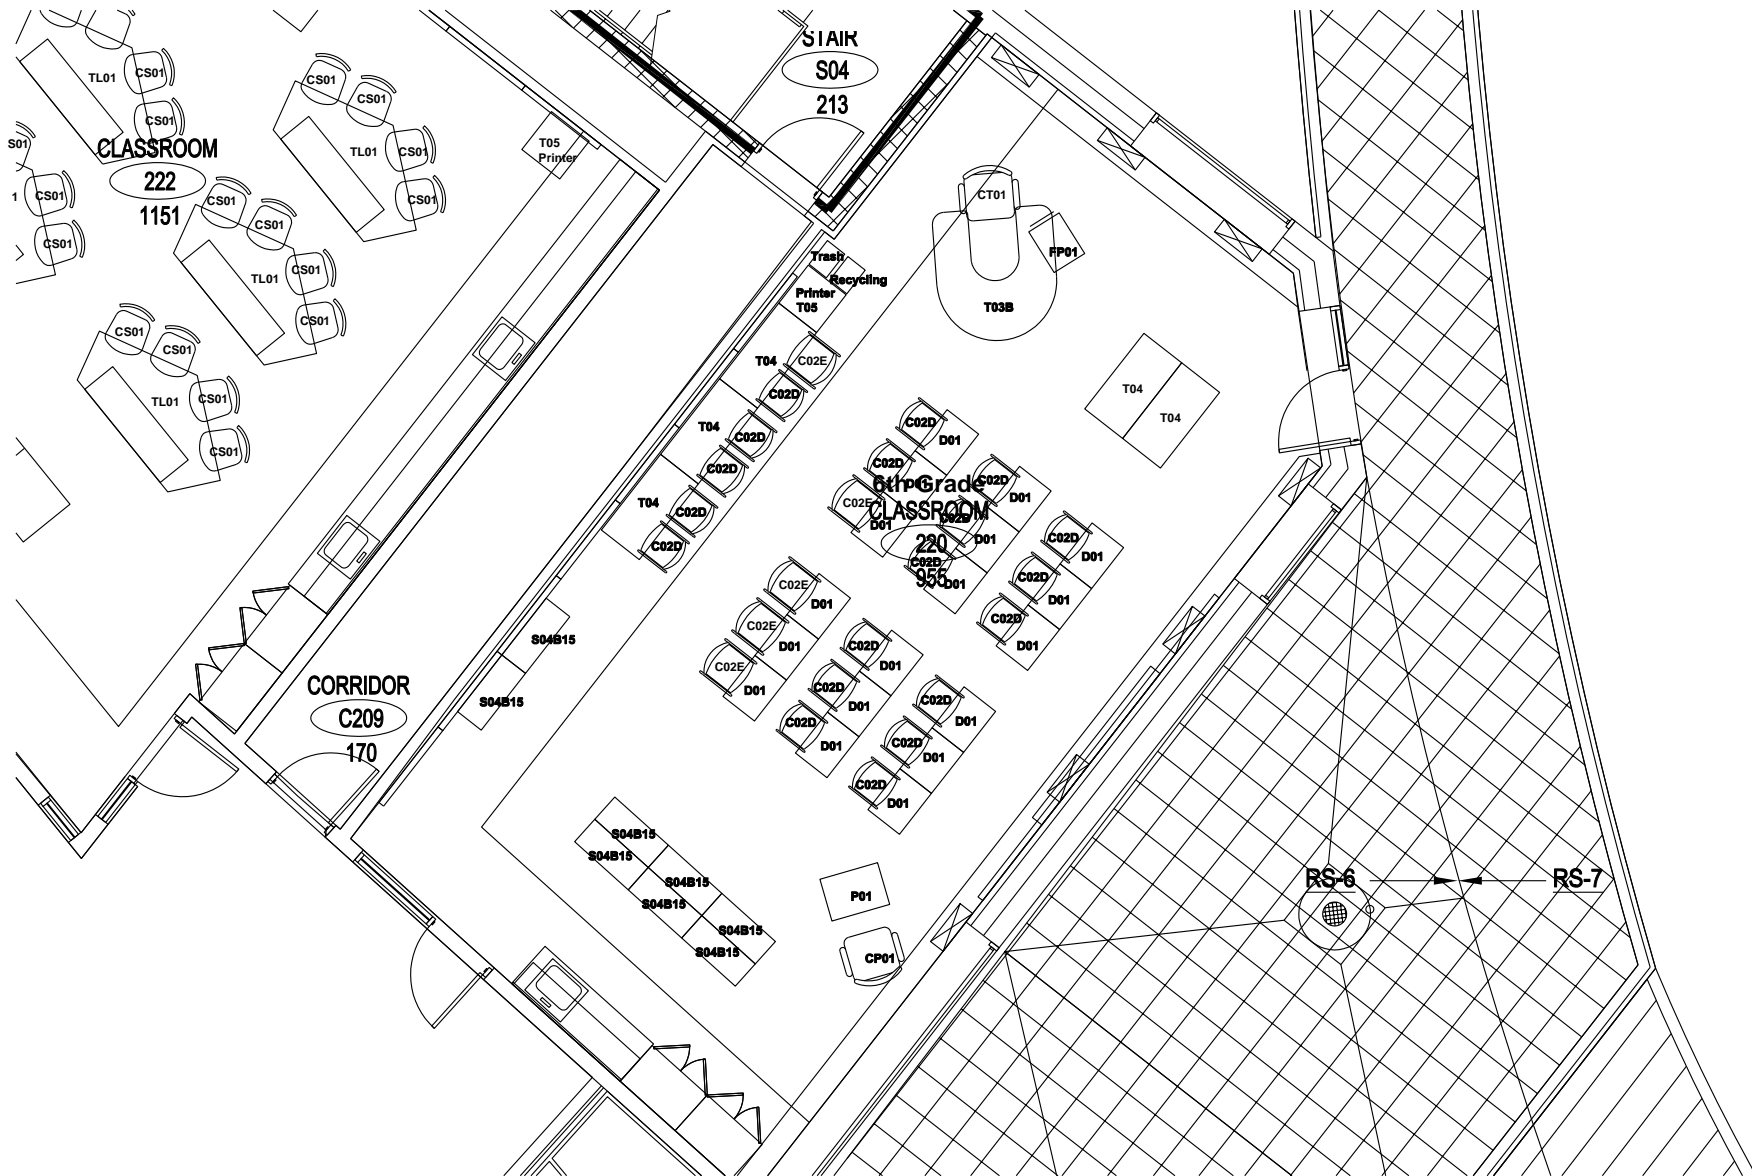

Indian Community School

Room 219 – Social Studies Classroom

Floor 2, Area B

Indian Community School

FFE Inventory

8-Mar-07

FLOOR	AREA	ROOM NAME	ROOM NUMBER	ROOM USE	CONCEPT/S YMBOL	ITEM NAME	CODE	ITEM DESCRIPTION	ITEM QUANTITY	STANDARD OR NONSTANDARD	NOTES
2	B	Middle School Social Studies Classroom	219	Classroom	Eagle	horseshoe table w/ casters	T03B		1		
2	B	Middle School Social Studies Classroom	219	Classroom	Eagle	shelves for books and bins	S03B15	with casters	2		
2	B	Middle School Social Studies Classroom	219	Classroom	Eagle	shelves for books and bins	S04B15	with casters	6		
2	B	Middle School Social Studies Classroom	219	Classroom	Eagle	student desk	D01		20		
2	B	Middle School Social Studies Classroom	219	Classroom	Eagle	student chair	C02D		3		
2	B	Middle School Social Studies Classroom	219	Classroom	Eagle	flat file	FF01		1		
2	B	Middle School Social Studies Classroom	219	Classroom	Eagle	middle school student/adult chair	C02E		23		
2	B	Middle School Social Studies Classroom	219	Classroom	Eagle	computer tables	T04	adjustable height	3		
2	B	Middle School Social Studies Classroom	219	Classroom	Eagle	printer table	T05		1		
2	B	Middle School Social Studies Classroom	219	Classroom	Eagle	mobile pedestal file	FP01		1		
2	B	Middle School Social Studies Classroom	219	Classroom	Eagle	adult task chair	CT01		1		
2	B	Middle School Social Studies Classroom	219	Classroom	Eagle	project table	T04	adjustable height	1		
2	B	Middle School Social Studies Classroom	219	Classroom	Eagle	SMART Board podium	P01	22" x 30"	1		
2	B	Middle School Social Studies Classroom	219	Classroom	Eagle	podium stool	CP01		1		
2	B	Middle School Social Studies Classroom	219	Classroom	Eagle	trash receptacle	Trash		1		
2	B	Middle School Social Studies Classroom	219	Classroom	Eagle	recycling receptacle	Recycling		1		
2	B	Middle School Social Studies Classroom	219	Classroom	Eagle	globe cart	Cart4		1		