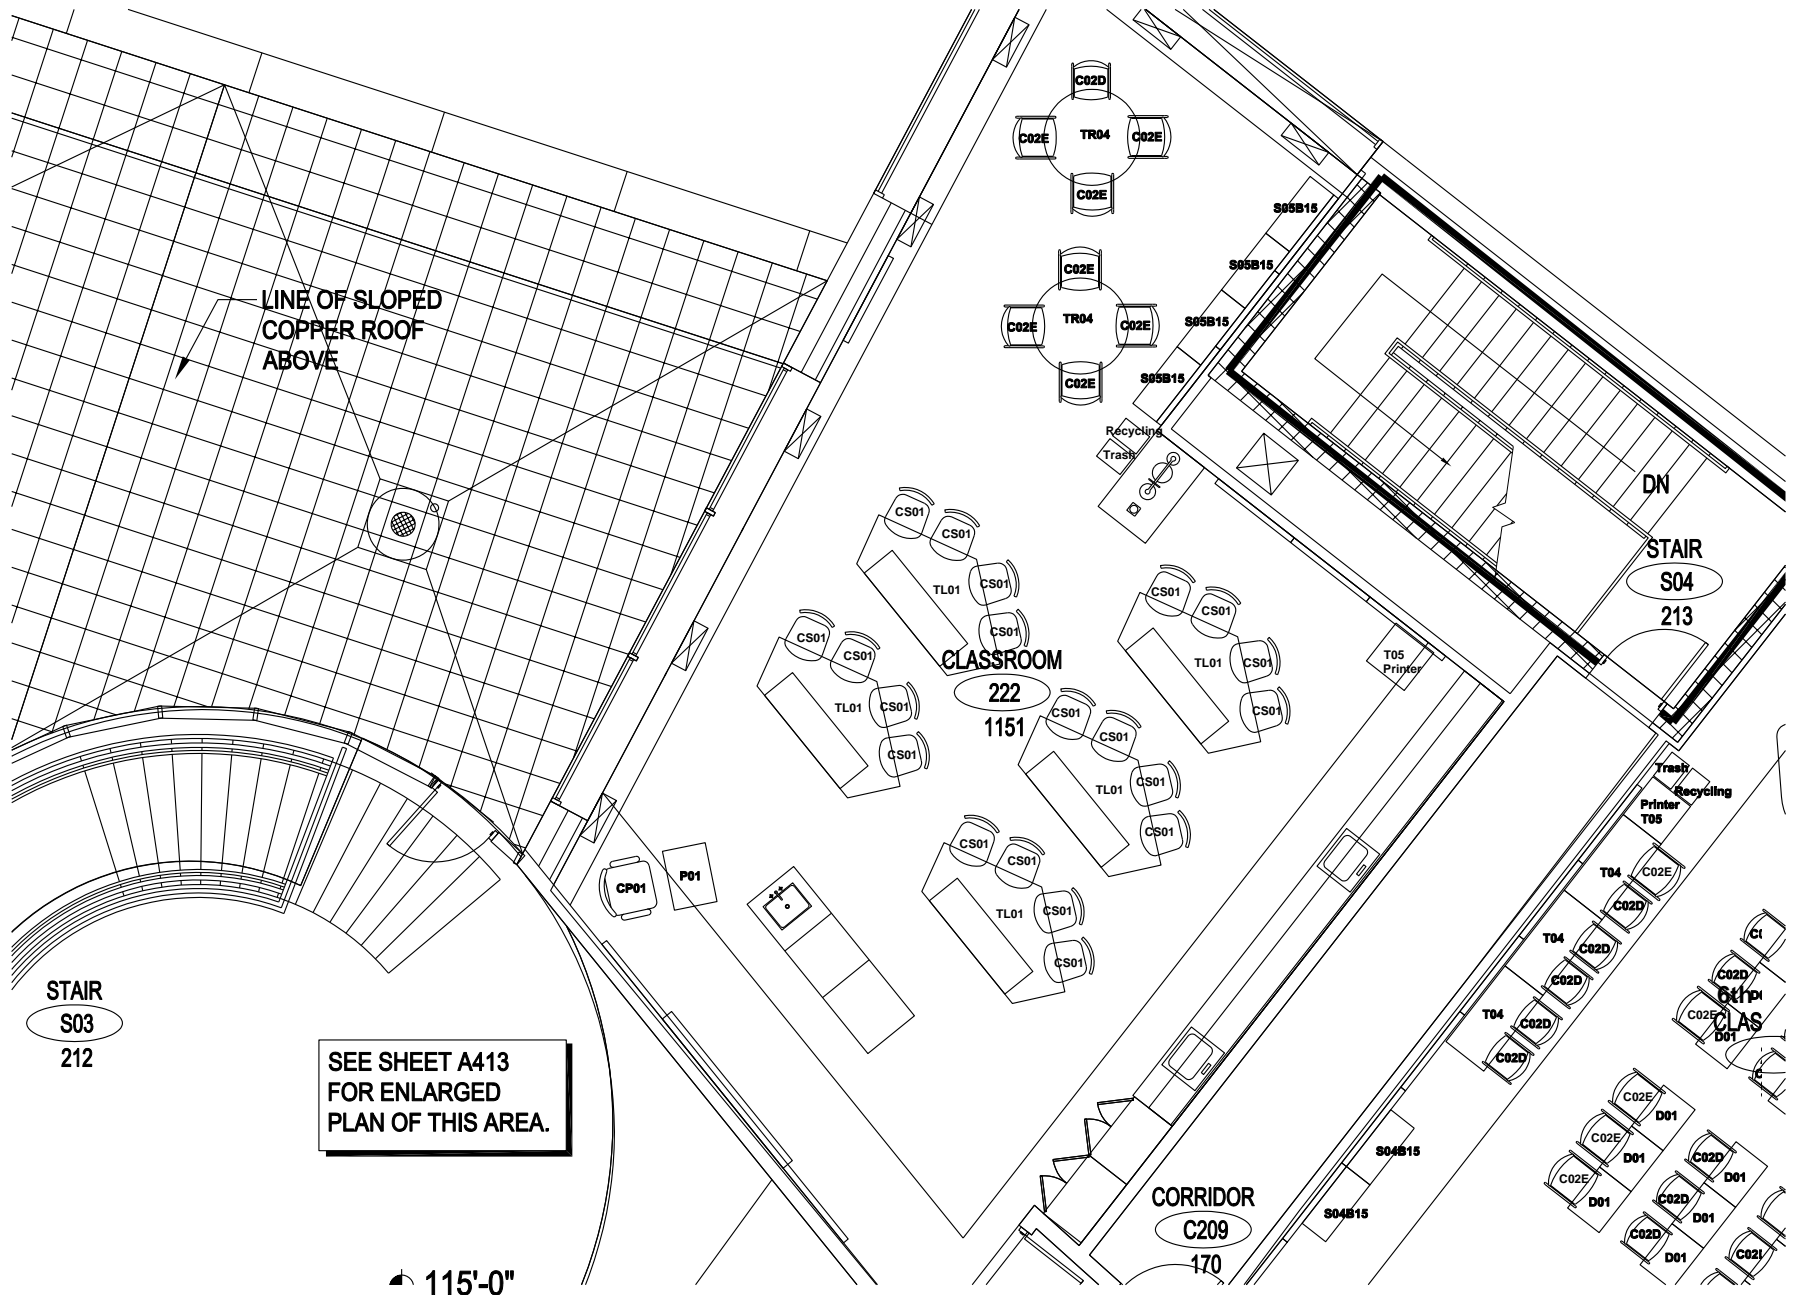

SEE SHEET A413
FOR ENLARGED
PLAN OF THIS AREA.

115'-0"

Indian Community School

Room 222 – Middle School Science Classroom

Floor 2, Area B

Indian Community School

FFE Inventory

8-Mar-07

FLOOR	AREA	ROOM NAME	ROOM NUMBER	ROOM USE	CONCEPT/S YMBOL	ITEM NAME	CODE	ITEM DESCRIPTION	ITEM QUANTITY	STANDARD OR NONSTANDARD	NOTES
2	B	Science Classroom	222	Classroom	Thunder	5-high shelves for books and bins	S05B15	with casters	4		
2	B	Science Classroom	222	Classroom	Thunder	lab tables	TL01	hexagonal with storage	5		
2	B	Science Classroom	222	Classroom	Thunder	student stool	CS01		20		
2	B	Science Classroom	222	Classroom	Thunder	48" round tables	TR04		2		
2	B	Science Classroom	222	Classroom	Thunder	middle school student/adult chair	C02E		7		
2	B	Science Classroom	222	Classroom	Thunder	student chair	C02D		1		
2	B	Science Classroom	222	Classroom	Thunder	printer table	T05		1		
2	B	Science Classroom	222	Classroom	Thunder	SMART Board podium	P01	22" x 30"	1		
2	B	Science Classroom	222	Classroom	Thunder	trash receptacle	Trash		1		
2	B	Science Classroom	222	Classroom	Thunder	recycling receptacle	Recycling		1		
2	B	Science Classroom	222	Classroom	Thunder	podium stool	CP01		1