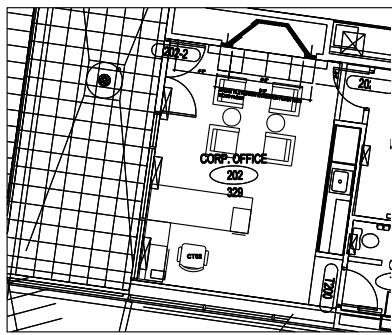

Corporate Office – Option A

Option B

Option C

Indian Community School

FFE Inventory

8-Mar-07

FLOOR	AREA	ROOM NAME	ROOM NUMBER	ROOM USE	CONCEPT/S YMBOL	ITEM NAME	CODE	ITEM DESCRIPTION	ITEM QUANTITY	STANDARD OR NONSTANDARD	NOTES
2	D	Reception	203	Breakout/Lounge/Team	NA	L-shaped workstation	WS203		1		
2	D	Reception	203	Breakout/Lounge/Team	NA	task chair	CT02		1		
2	D	Reception	203	Breakout/Lounge/Team	NA	side table	TL203		1		
2	D	Reception	203	Breakout/Lounge/Team	NA	guest chair	CG06		2		
2	D	Corporate Office	202	Office	ICS Values	U-shaped office	OFF202		1		
2	D	Corporate Office	202	Office	ICS Values	task chair	CT05		1		
2	D	Corporate Office	202	Office	ICS Values	guest chair	CG05		2		
2	D	Corporate Office	202	Office	ICS Values	lounge chair	CL202		2		
2	D	Corporate Office	202	Office	ICS Values	side table	TL202		2		
2	D	Boardroom	201	Conference	ICS Values	conference table	TC201		1		
2	D	Boardroom	201	Conference	ICS Values	conference chairs	CC201		14		
2	D	Adult Lounge	200	Breakout/Lounge/Team	ICS Values	conference table	TC200		1		
2	D	Adult Lounge	200	Breakout/Lounge/Team	ICS Values	conference chairs	CC200		4		
2	D	Adult Lounge	200	Breakout/Lounge/Team	ICS Values	sofa	SL200A		1		
2	D	Adult Lounge	200	Breakout/Lounge/Team	ICS Values	sofa	SL200B		1		
2	D	Adult Lounge	200	Breakout/Lounge/Team	ICS Values	lounge chair	CL200A		6		
2	D	Adult Lounge	200	Breakout/Lounge/Team	ICS Values	lounge chair	CL200B		2		
2	D	Adult Lounge	200	Breakout/Lounge/Team	ICS Values	side table	TL202A		3		
2	D	Adult Lounge	200	Breakout/Lounge/Team	ICS Values	side table	TL202B		1		
2	D	Adult Lounge	200	Breakout/Lounge/Team	ICS Values	side table	TL202C		1		
2	D	Adult Lounge	200	Breakout/Lounge/Team	ICS Values	side table	TL202D		1		
2	D	Adult Lounge	200	Breakout/Lounge/Team	ICS Values	side table	TL202E		1		
2	D	Kitchennette	200A	Support/Storage	NA	microwave	Micro		1		
2	D	Kitchennette	200A	Support/Storage	NA	trash receptacle	Trash		1		
2	D	Kitchennette	200A	Support/Storage	NA	recycling receptacle	Recycling		1		
2	D	Balcony/Deck	NA	Breakout/Lounge/Team	NA	outdoor lounge table	TOL05		3		
2	D	Balcony/Deck	NA	Breakout/Lounge/Team	NA	outdoor table	TO05		2		
2	D	Balcony/Deck	NA	Breakout/Lounge/Team	NA	outdoor chair	CO05		14		
2	D	Balcony/Deck	NA	Breakout/Lounge/Team	NA	Planter	PL01		5		
2	D	Balcony/Deck	NA	Breakout/Lounge/Team	NA	Planter	PL02		2		